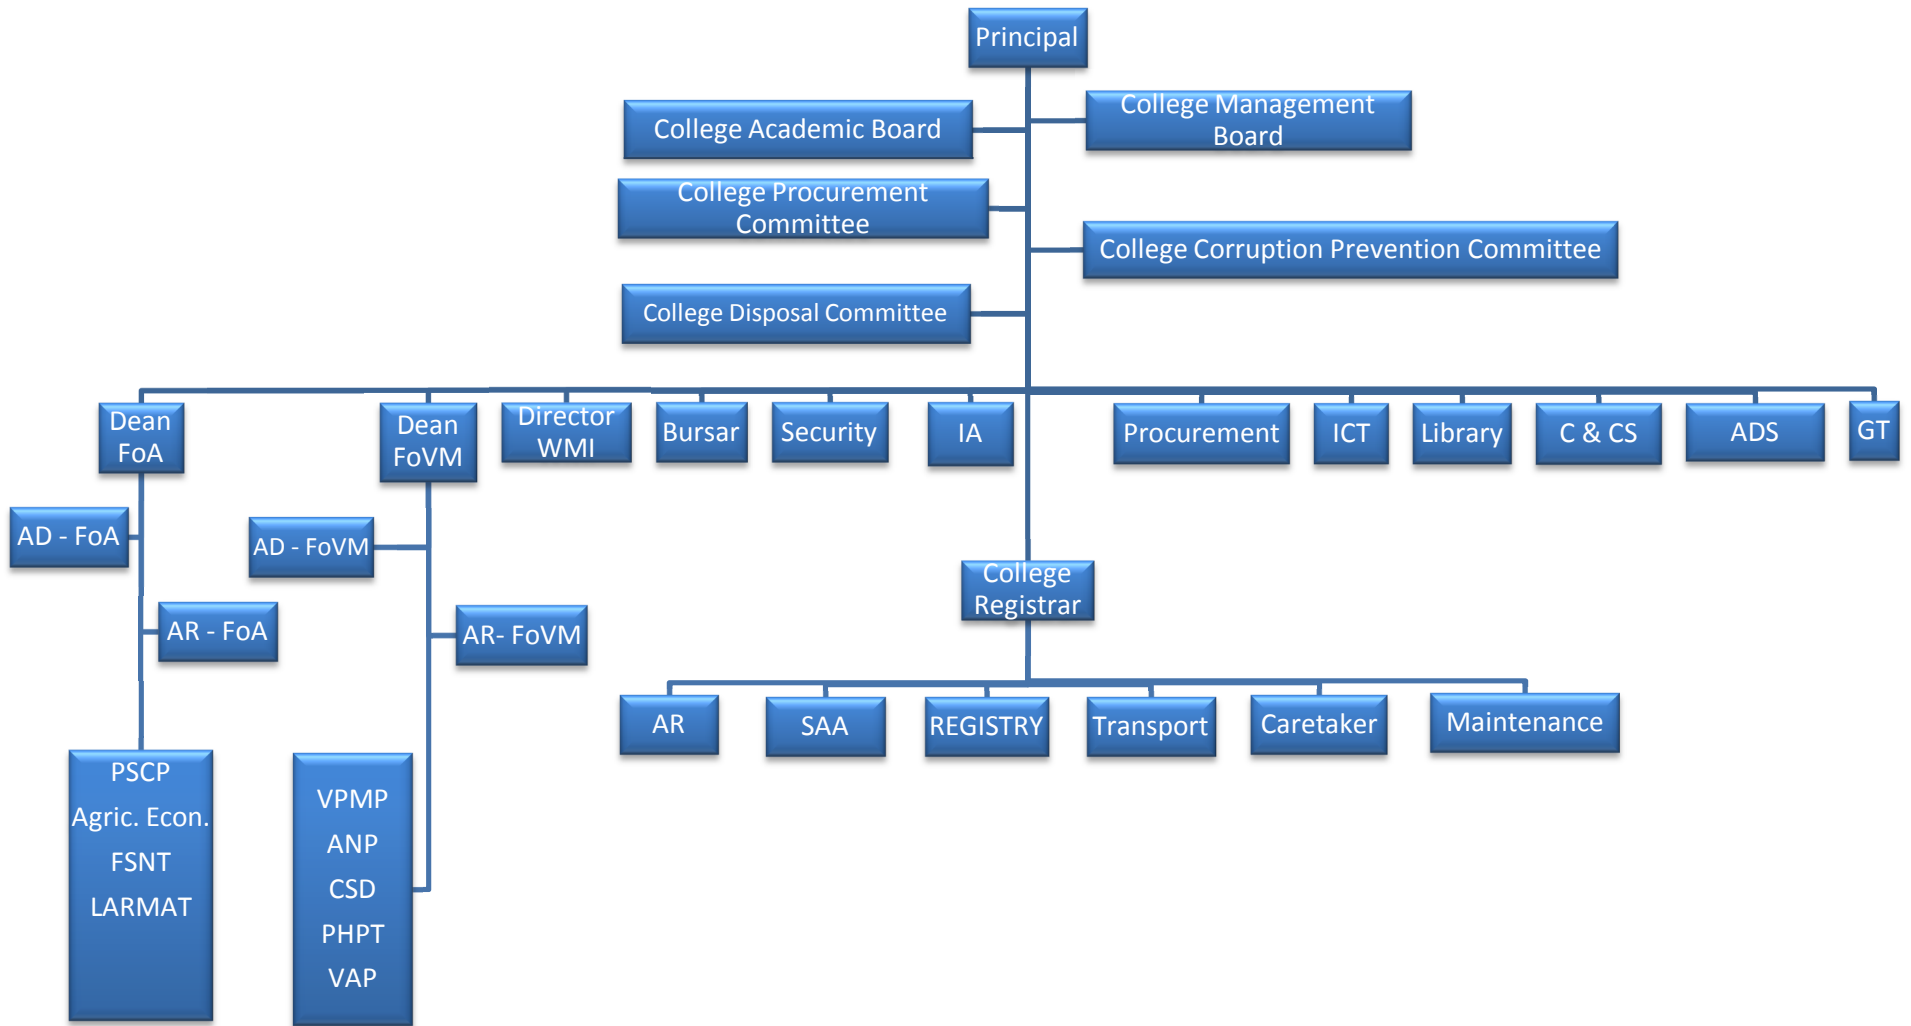

## COLLEGE OF AGRICULTURE AND VETERINARY SCIENCES ORGANIZATION STRUCTURE

**Key:**

FoA..... Faculty of Agriculture

FoVM ..... Faculty of Veterinary Medicine

WMI..... Wangari Maathai Institute of Peace and Environmental Studies

IA ..... Internal Auditor

ICT..... Information Communication and Technology

C & CS ..... Clinic and Counseling Services

ADS ..... Assistant Dean of students

GT ..... Games Tutor

AD-FoA..... Associate Dean, Faculty of Agriculture

SAA ..... Senior Administrative Assistant

PSCP..... Plant Science and Crop Protection

Agri. Econ ..... Agriculture Economics

FSNT..... Food Science, Nutrition and Technology

LARMAT ..... Land Resources Management and Agricultural Technology

VPMP ..... Veterinary Pathology, Microbiology and Parasitology

ANP..... Animal Production

CSD ..... Clinical Studies department

PHPT ..... Public Health Pharmacology and toxicology

VAP ..... Veterinary Anatomy and Physiology